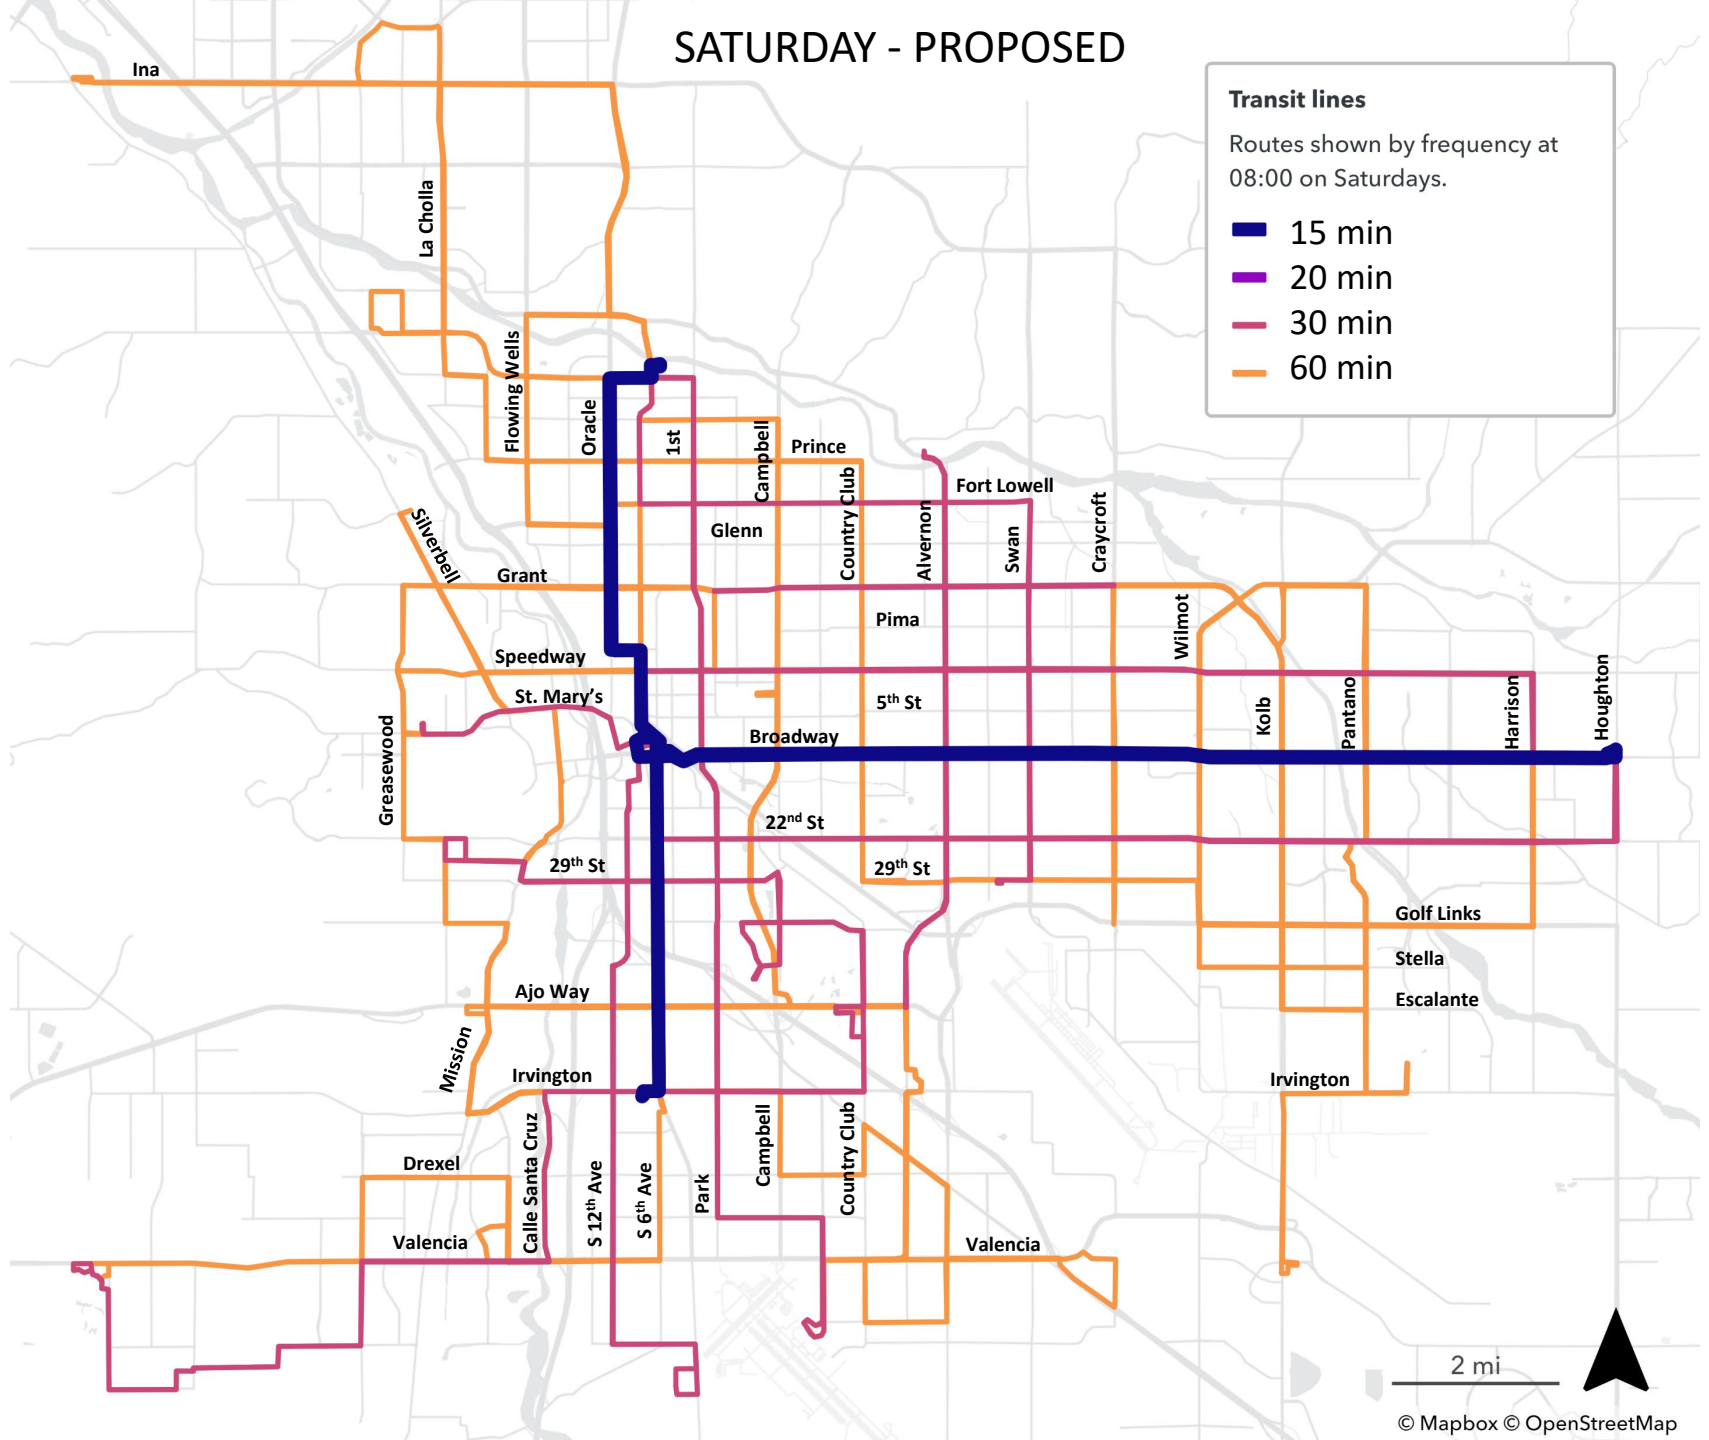

WEEKDAY - PROPOSED

Transit lines
Routes shown by frequency at 08:00 on weekdays.

- 10 min
- 15 min
- 20 min
- 30 min
- Over 30 min

WEEKDAY - BASELINE

Transit lines
Routes shown by frequency at 08:00 on weekdays.

- 15 min
- 20 min
- 30 min
- Over 30 min

SATURDAY - PROPOSED

Transit lines
Routes shown by frequency at 08:00 on Saturdays.

- 15 min
- 20 min
- 30 min
- 60 min

SATURDAY - BASELINE

Transit lines
Routes shown by frequency at 08:00 on Saturdays.

- 15 min
- 20 min
- 30 min
- 60 min