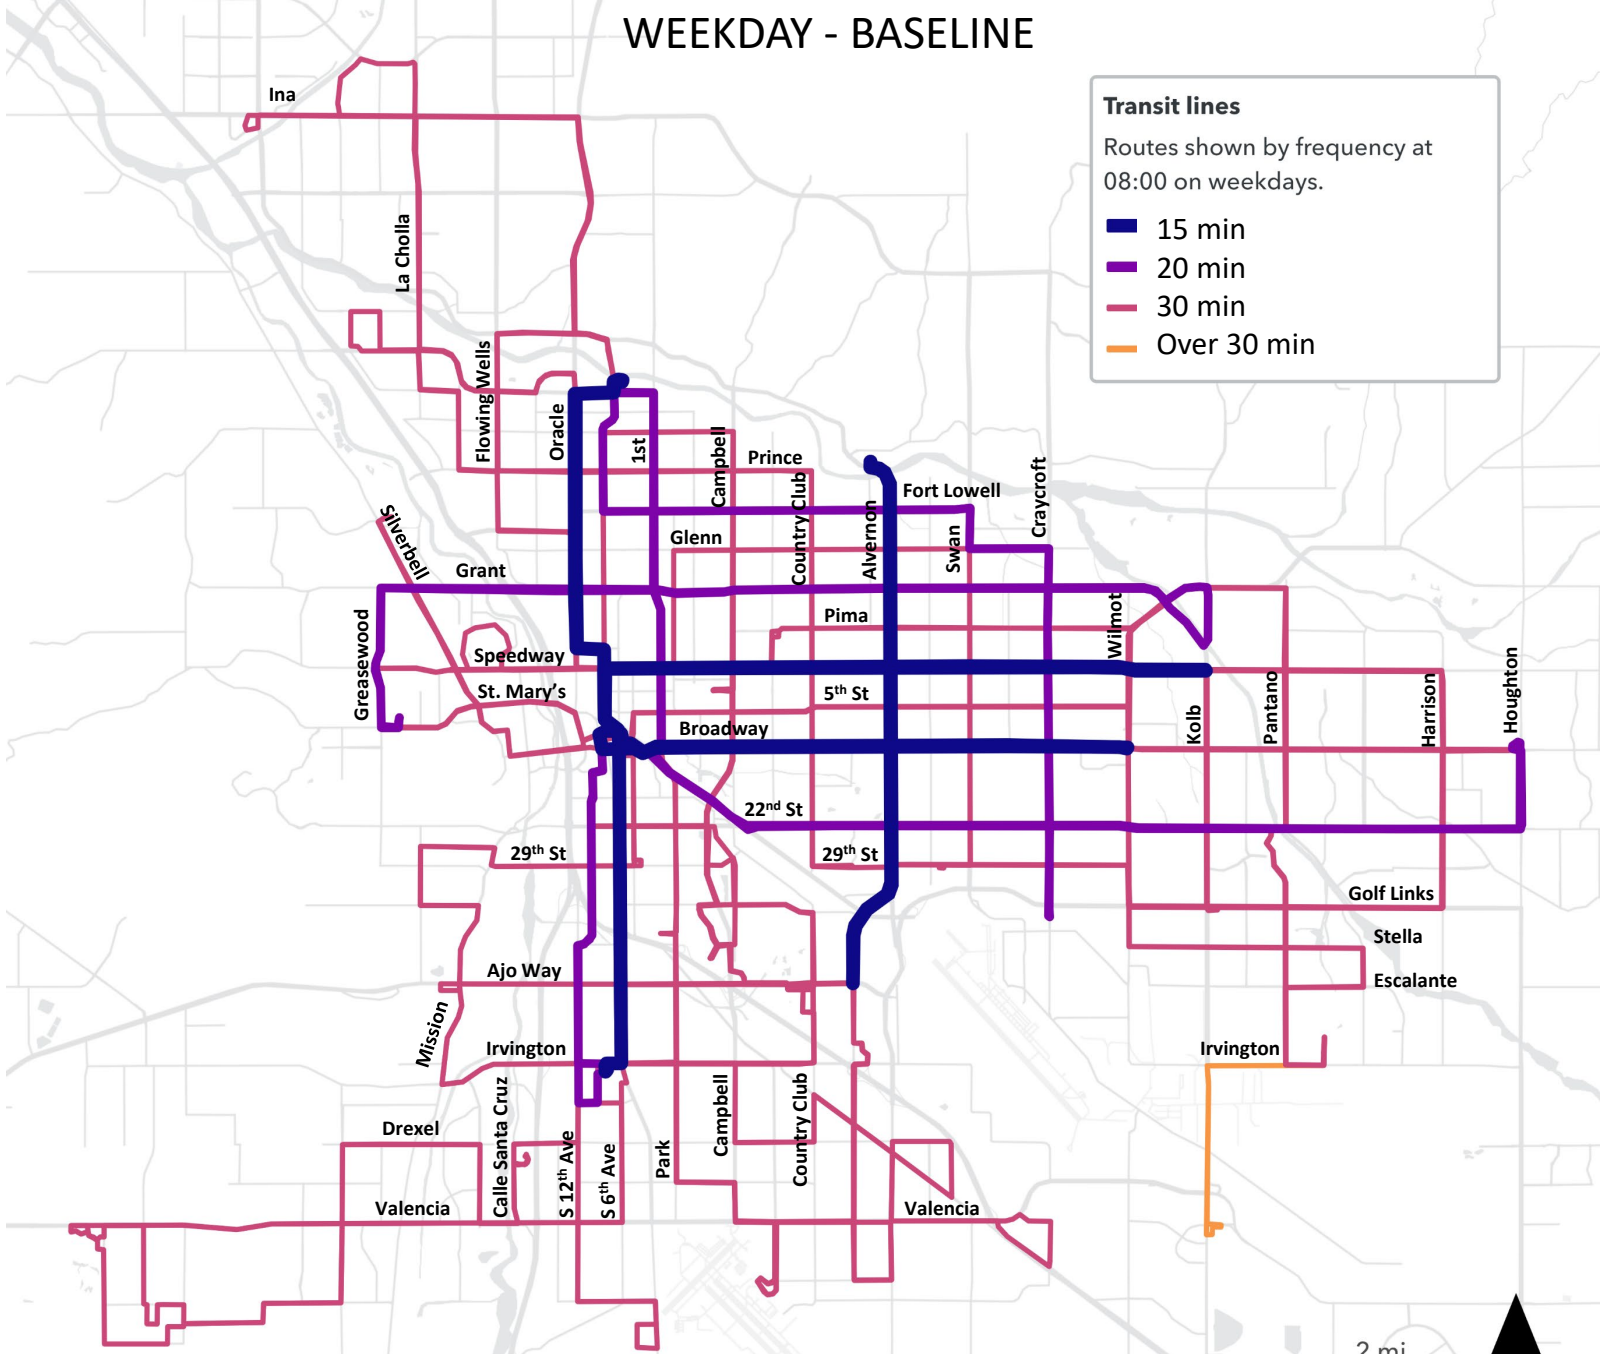

WEEKDAY - PROPOSED

Transit lines
Routes shown by frequency at 08:00 on weekdays.

- 10 min
- 15 min
- 20 min
- 30 min
- Over 30 min

WEEKDAY - BASELINE

Transit lines
Routes shown by frequency at 08:00 on weekdays.

- 15 min
- 20 min
- 30 min
- Over 30 min

SATURDAY - PROPOSED

Transit lines
Routes shown by frequency at 08:00 on Saturdays.

- 15 min
- 20 min
- 30 min
- 60 min

SATURDAY - BASELINE

Transit lines
Routes shown by frequency at 08:00 on Saturdays.

- 15 min
- 20 min
- 30 min
- 60 min