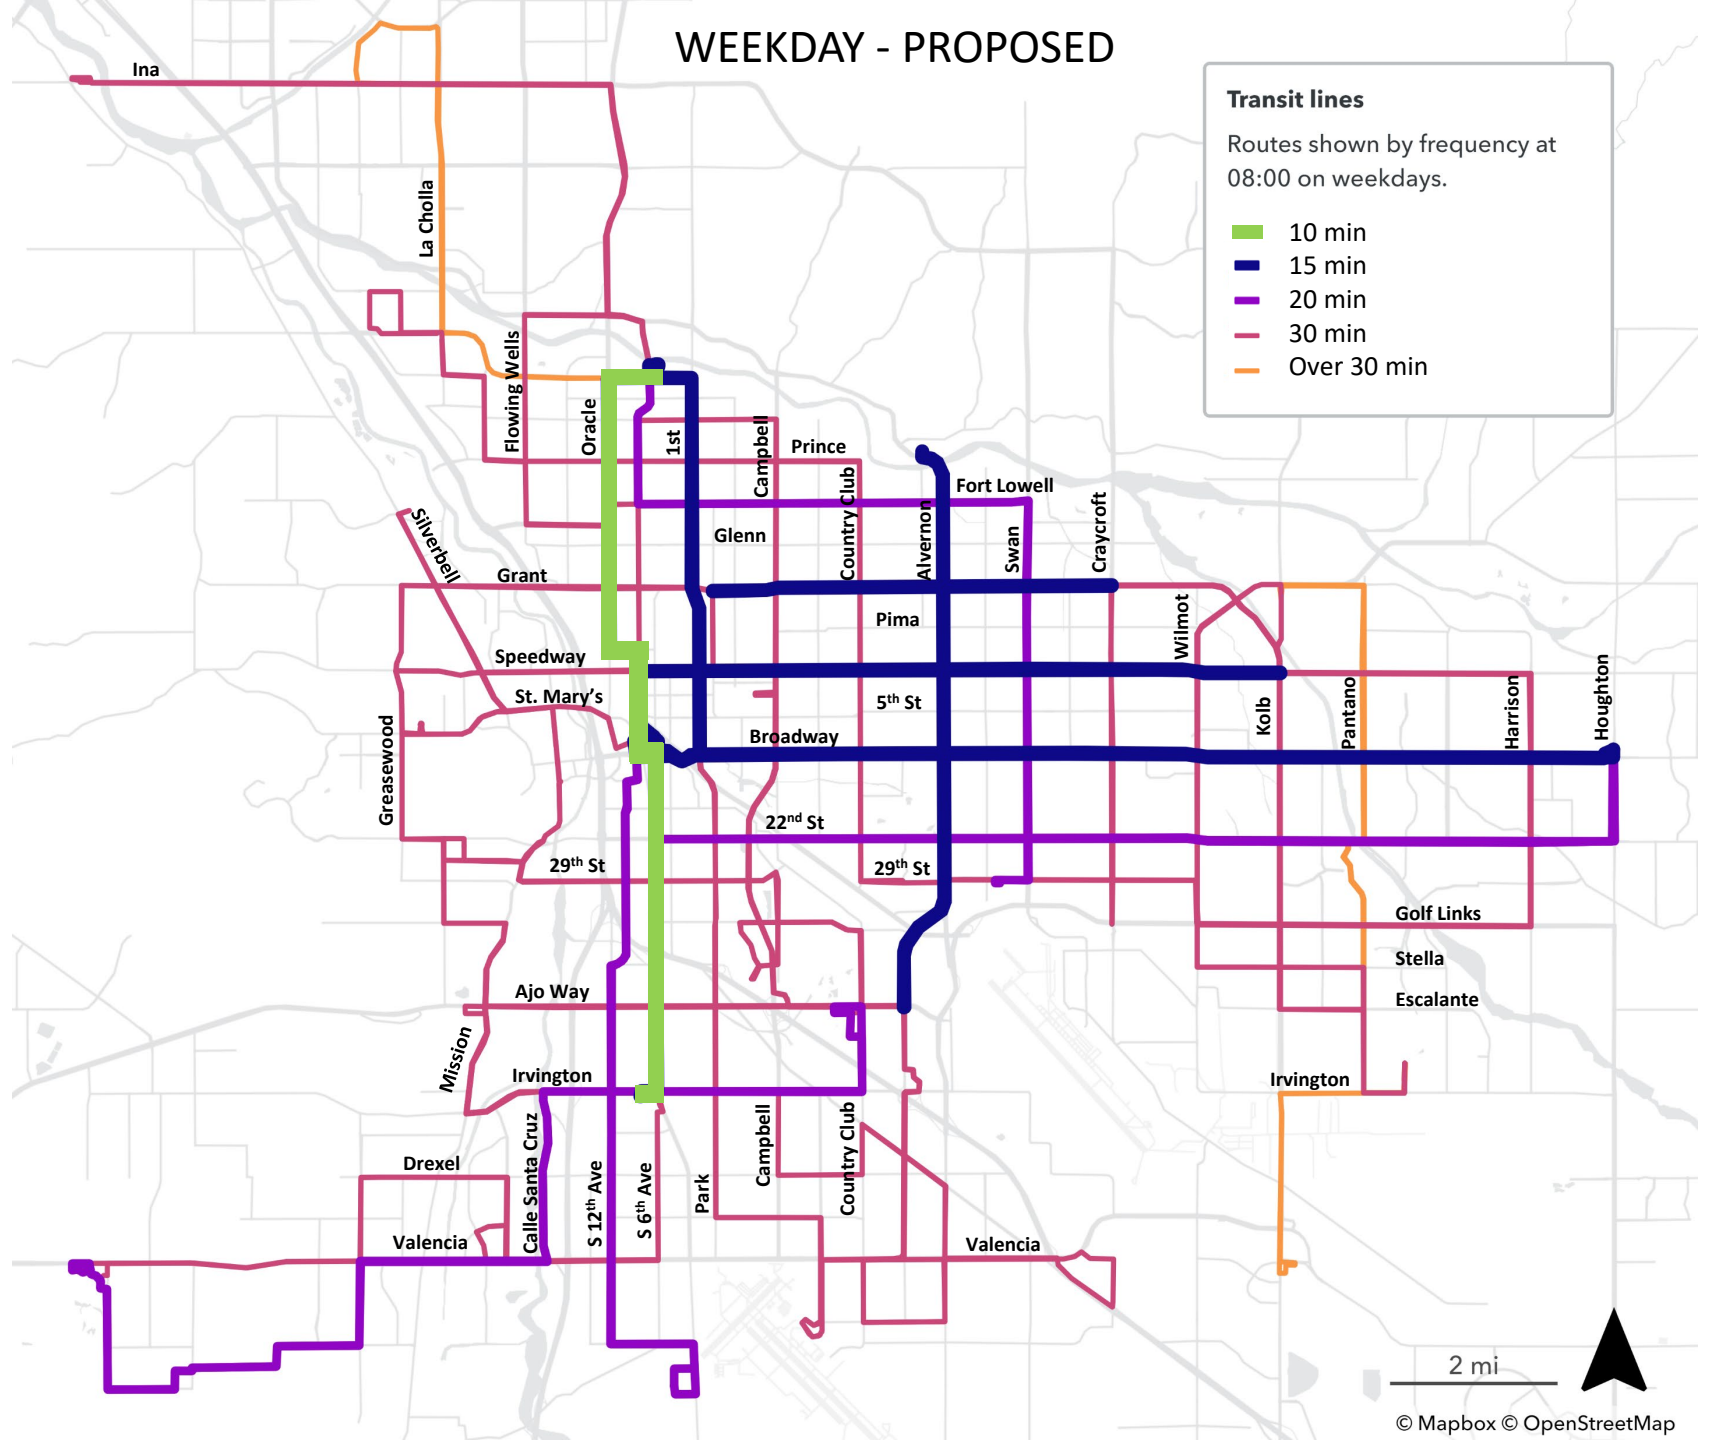

WEEKDAY - PROPOSED

Transit lines
Routes shown by frequency at 08:00 on weekdays.

- 10 min
- 15 min
- 20 min
- 30 min
- Over 30 min

WEEKDAY - BASELINE

Transit lines
Routes shown by frequency at 08:00 on weekdays.

- 15 min
- 20 min
- 30 min
- Over 30 min

SATURDAY - PROPOSED

Transit lines
Routes shown by frequency at 08:00 on Saturdays.

- 15 min
- 20 min
- 30 min
- 60 min

SATURDAY - BASELINE

Transit lines
Routes shown by frequency at 08:00 on Saturdays.

- 15 min
- 20 min
- 30 min
- 60 min